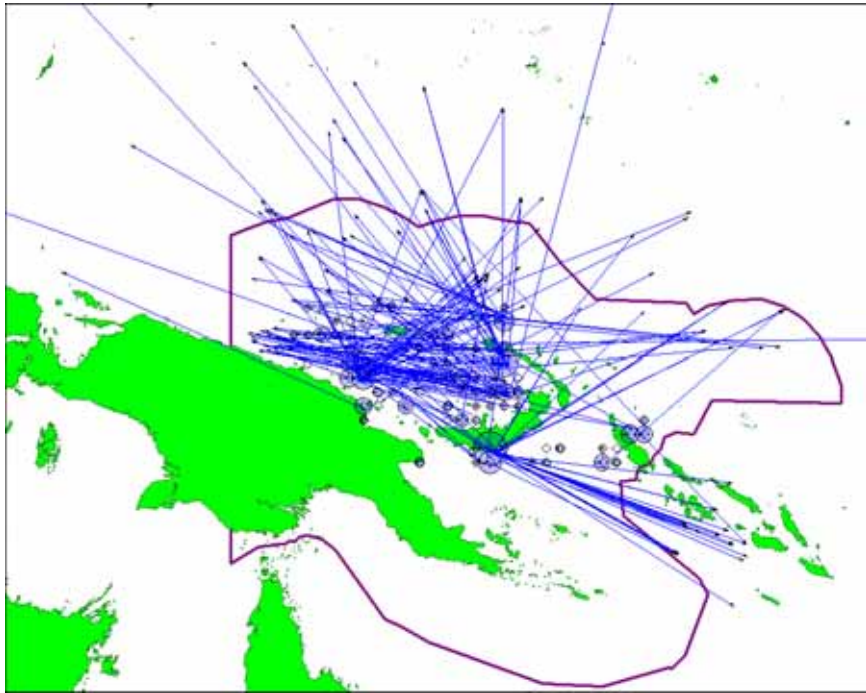

REGIONAL TUNA TAGGING PROJECT – PHASE 1 PNG

MONTHLY TAGGING SUMMARY – JULY 2007

RELEASES (AUGUST 2006 – MAY 2007)

	Skipjack	Yellowfin	Bigeye	Total
Conventional tags	40338	20300	633	61271
Archival tags	2	233	48	283
Sonic tags	69	135	18	222
Total	40409	20651	691	61751

CONVENTIONAL TAG RECOVERIES TO DATE

	Skipjack	Yellowfin	Bigeye	Total
July 1 st – 30 th recoveries	170	40	-	210
Total to July 30 th	2858 (7.1%)	1877 (9.1%)	166 (24%)	4901 (7.9%)

ARCHIVAL TAG RECOVERIES TO DATE

Skipjack displacements > 300 nm

Yellowfin displacements > 200 nm

Bigeye displacements > 100 nm