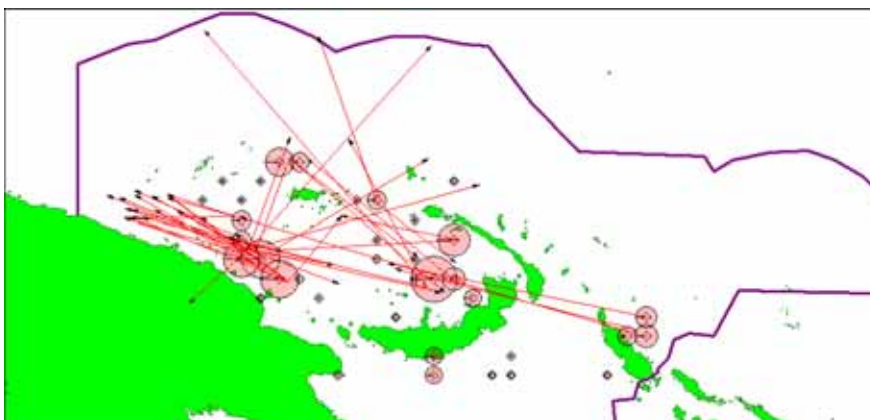

	Skipjack	Yellowfin	Bigeye	Total
July 1 st – 30 th recoveries	-	1	-	1
Total to July 30 th	1 (50%)	18 (7.7%)	7 (14.6%)	26 (9.2%)

SONIC TAG RECOVERIES TO DATE

	Skipjack	Yellowfin	Bigeye	Total
July 1 st – 30 th recoveries	-	1	1	2
Total to July 30 th	2 (2.9%)	7 (5.2%)	5(27.8%)	14 (6.3%)

Skipjack displacements > 300 nm

Yellowfin displacements > 200 nm

Bigeye displacements > 100 nm