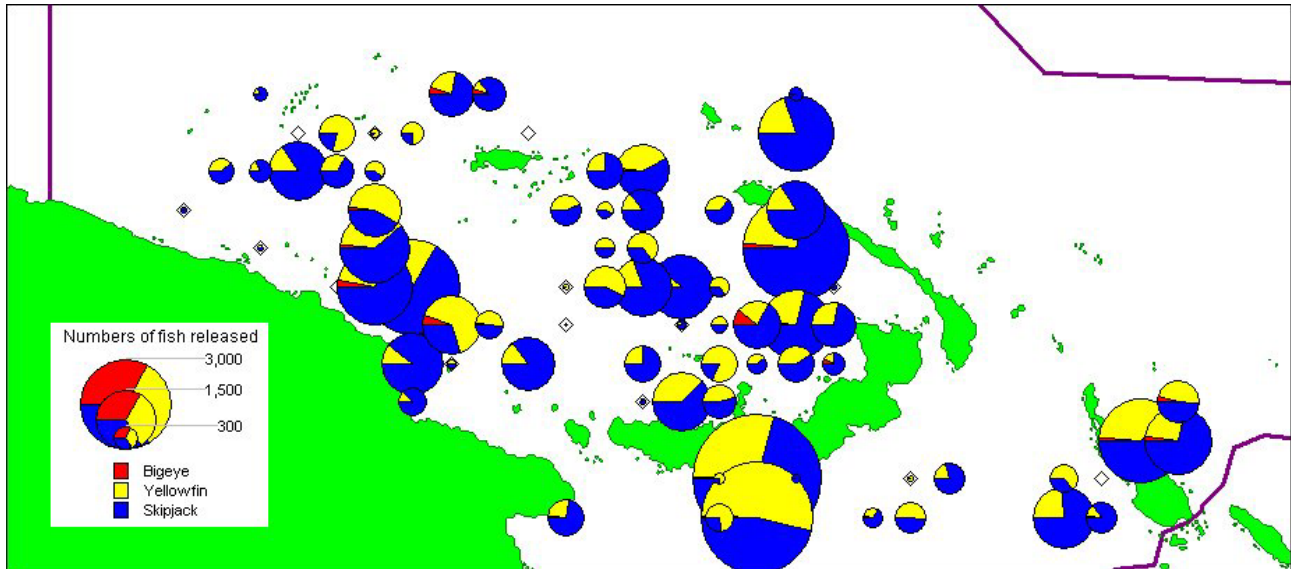

REGIONAL TUNA TAGGING PROJECT – PHASE 1 PNG

MONTHLY TAGGING SUMMARY – JULY 2007

RELEASES (AUGUST 2006 – MAY 2007)

	Skipjack	Yellowfin	Bigeye	Total
Conventional tags	40338	20300	633	61271
Archival tags	2	233	48	283
Sonic tags	69	135	18	222
Total	40409	20651	691	61751

CONVENTIONAL TAG RECOVERIES TO DATE

	Skipjack	Yellowfin	Bigeye	Total
July 1 st – 30 th recoveries	170	40	-	210
Total to July 30 th	2858 (7.1%)	1877 (9.1%)	166 (24%)	4901 (7.9%)

ARCHIVAL TAG RECOVERIES TO DATE

Skipjack displacements > 300 nm

Yellowfin displacements > 200 nm

Bigeye displacements > 100 nm