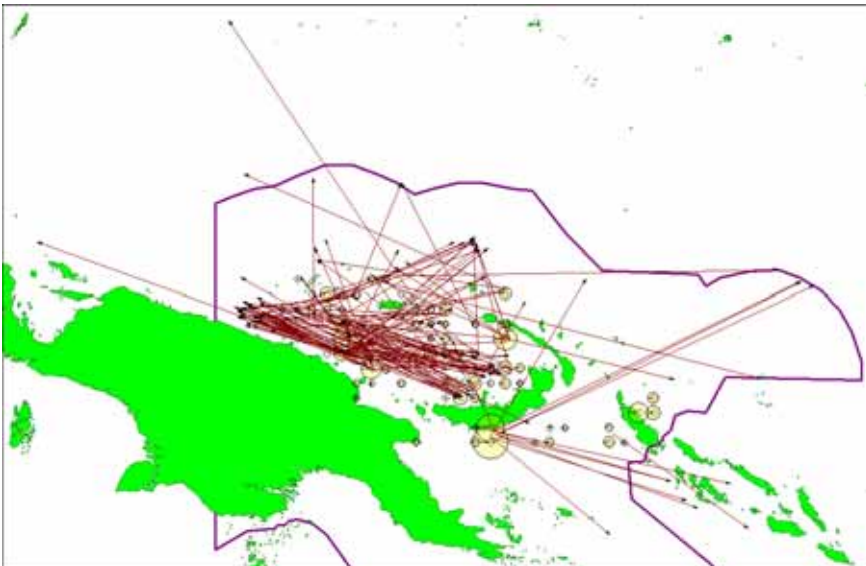

REGIONAL TUNA TAGGING PROJECT – PHASE 1 PNG

MONTHLY TAGGING SUMMARY – JULY 2007

RELEASES (AUGUST 2006 – MAY 2007)

	Skipjack	Yellowfin	Bigeye	Total
Conventional tags	40338	20300	633	61271
Archival tags	2	233	48	283
Sonic tags	69	135	18	222
Total	40409	20651	691	61751

CONVENTIONAL TAG RECOVERIES TO DATE

	Skipjack	Yellowfin	Bigeye	Total
July 1 st – 30 th recoveries	170	40	-	210
Total to July 30 th	2858 (7.1%)	1877 (9.1%)	166 (24%)	4901 (7.9%)

ARCHIVAL TAG RECOVERIES TO DATE

Skipjack displacements > 300 nm

Yellowfin displacements > 200 nm

Bigeye displacements > 100 nm