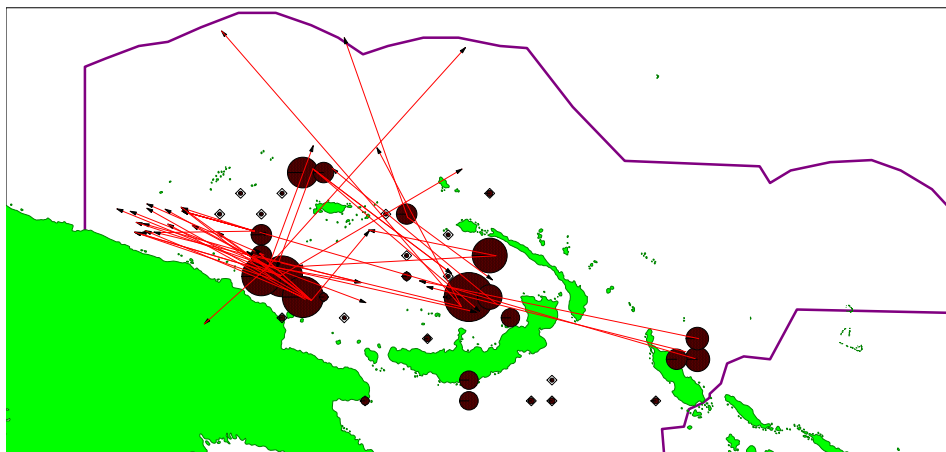

	Skipjack	Yellowfin	Bigeye	TOTAL
June 1st – 30 th recoveries	-	2	-	2
Total to June 30 th	1 (50%)	17 (7.3%)	7 (14.3%)	25 (8.8%)

SONIC TAG RECOVERIES TO DATE

	Skipjack	Yellowfin	Bigeye	TOTAL
June 1st – 30 th recoveries	-	-	-	0
Total to June 30 th	2 (2.9%)	6 (4.4%)	4 (22.2%)	12 (5.4%)

Skipjack displacements > 300 nm

Yellowfin displacements > 200 nm

Bigeye displacements > 100 nm