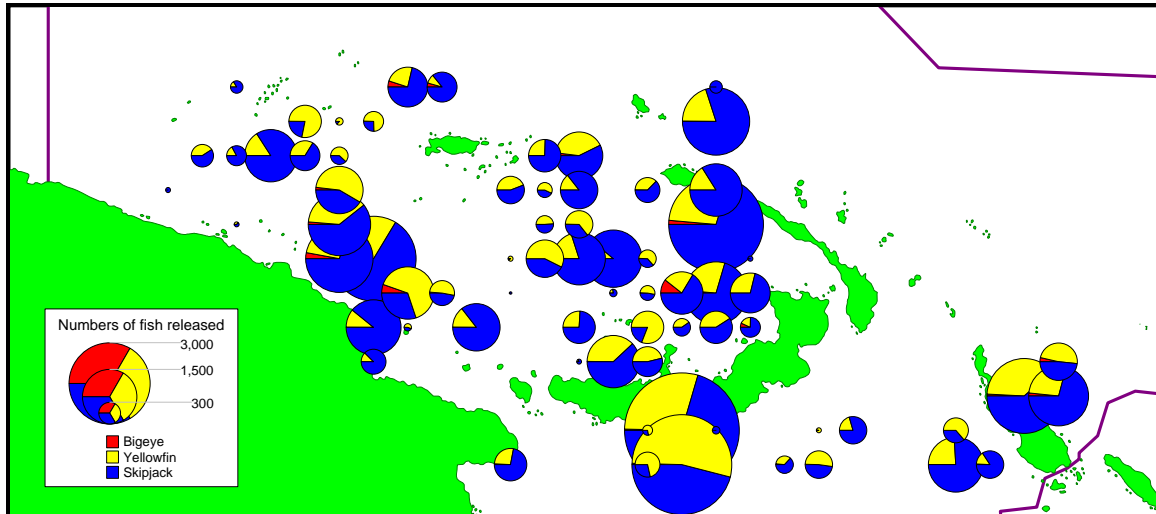

REGIONAL TUNA TAGGING PROJECT – PHASE 1 PNG

MONTHLY TAGGING SUMMARY – JUNE 2007

RELEASES (AUGUST 2006 - MAY 2007)

	Skipjack	Yellowfin	Bigeye	TOTAL
Conventional tags	40338	20300	633	61271
Archival tags	2	233	49	284
Sonic tags	69	135	18	222
Total	40409	20649	691	61749

CONVENTIONAL TAG RECOVERIES TO DATE

	Skipjack	Yellowfin	Bigeye	TOTAL
June 1st – 30 th recoveries	366	325	11	702
Total to June 30 th	2672 (6.6%)	1811 (8.9%)	154 (24.3%)	4637 (7.6%)

ARCHIVAL TAG RECOVERIES TO DATE

Skipjack displacements > 300 nm

Yellowfin displacements > 200 nm

Bigeye displacements > 100 nm