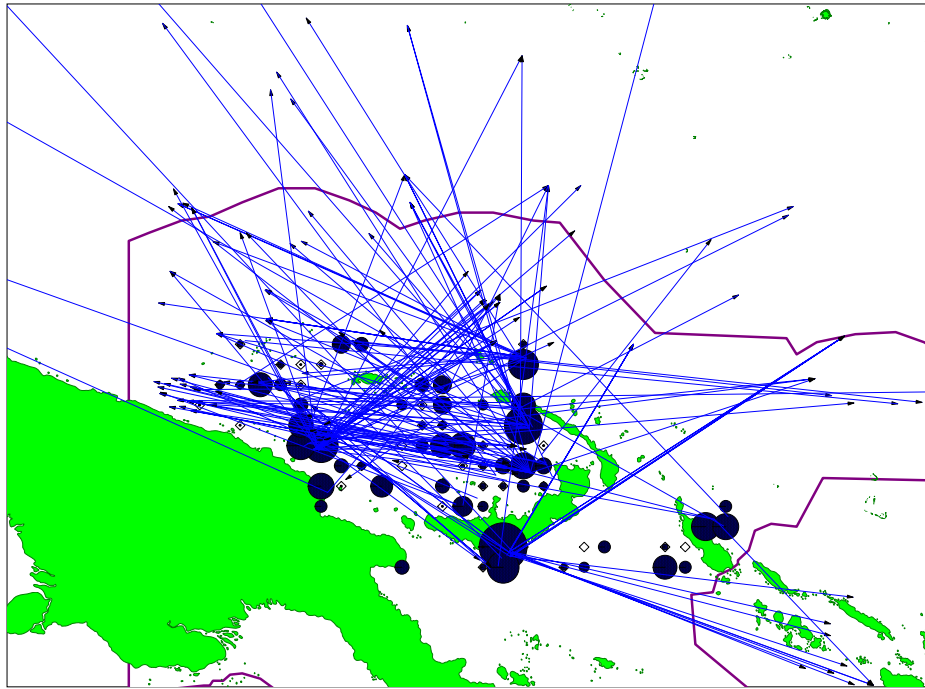

REGIONAL TUNA TAGGING PROJECT – PHASE 1 PNG

MONTHLY TAGGING SUMMARY – JUNE 2007

RELEASES (AUGUST 2006 - MAY 2007)

	Skipjack	Yellowfin	Bigeye	TOTAL
Conventional tags	40338	20300	633	61271
Archival tags	2	233	49	284
Sonic tags	69	135	18	222
Total	40409	20649	691	61749

CONVENTIONAL TAG RECOVERIES TO DATE

	Skipjack	Yellowfin	Bigeye	TOTAL
June 1st – 30 th recoveries	366	325	11	702
Total to June 30 th	2672 (6.6%)	1811 (8.9%)	154 (24.3%)	4637 (7.6%)

ARCHIVAL TAG RECOVERIES TO DATE

	Skipjack	Yellowfin	Bigeye	TOTAL
June 1st – 30 th recoveries	-	2	-	2
Total to June 30 th	1 (50%)	17 (7.3%)	7 (14.3%)	25 (8.8%)

SONIC TAG RECOVERIES TO DATE

	Skipjack	Yellowfin	Bigeye	TOTAL
June 1st – 30 th recoveries	-	-	-	0
Total to June 30 th	2 (2.9%)	6 (4.4%)	4 (22.2%)	12 (5.4%)

Skipjack displacements > 300 nm

Yellowfin displacements > 200 nm

Bigeye displacements > 100 nm