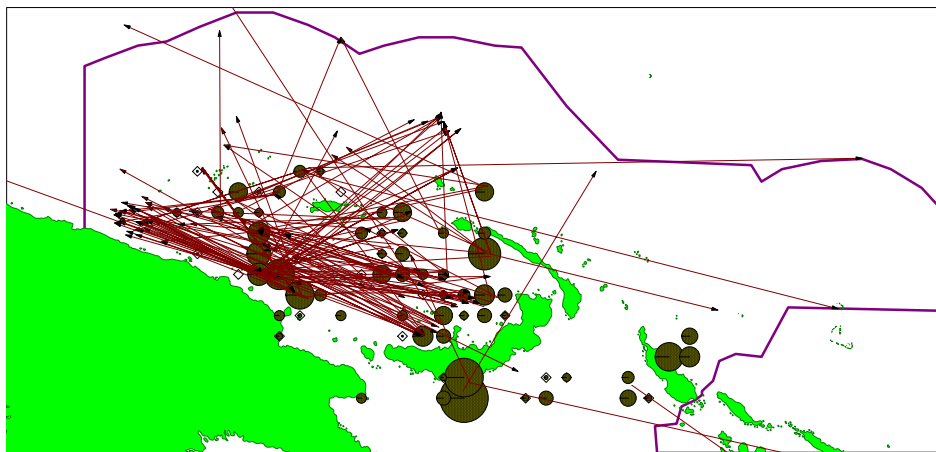

CONVENTIONAL TAG RECOVERIES TO DATE

	Skipjack	Yellowfin	Bigeye	TOTAL
June 1st – 30 th recoveries	366	325	11	702
Total to June 30 th	2672 (6.6%)	1811 (8.9%)	154 (24.3%)	4637 (7.6%)

ARCHIVAL TAG RECOVERIES TO DATE

Skipjack displacements > 300 nm

Yellowfin displacements > 200 nm

Bigeye displacements > 100 nm